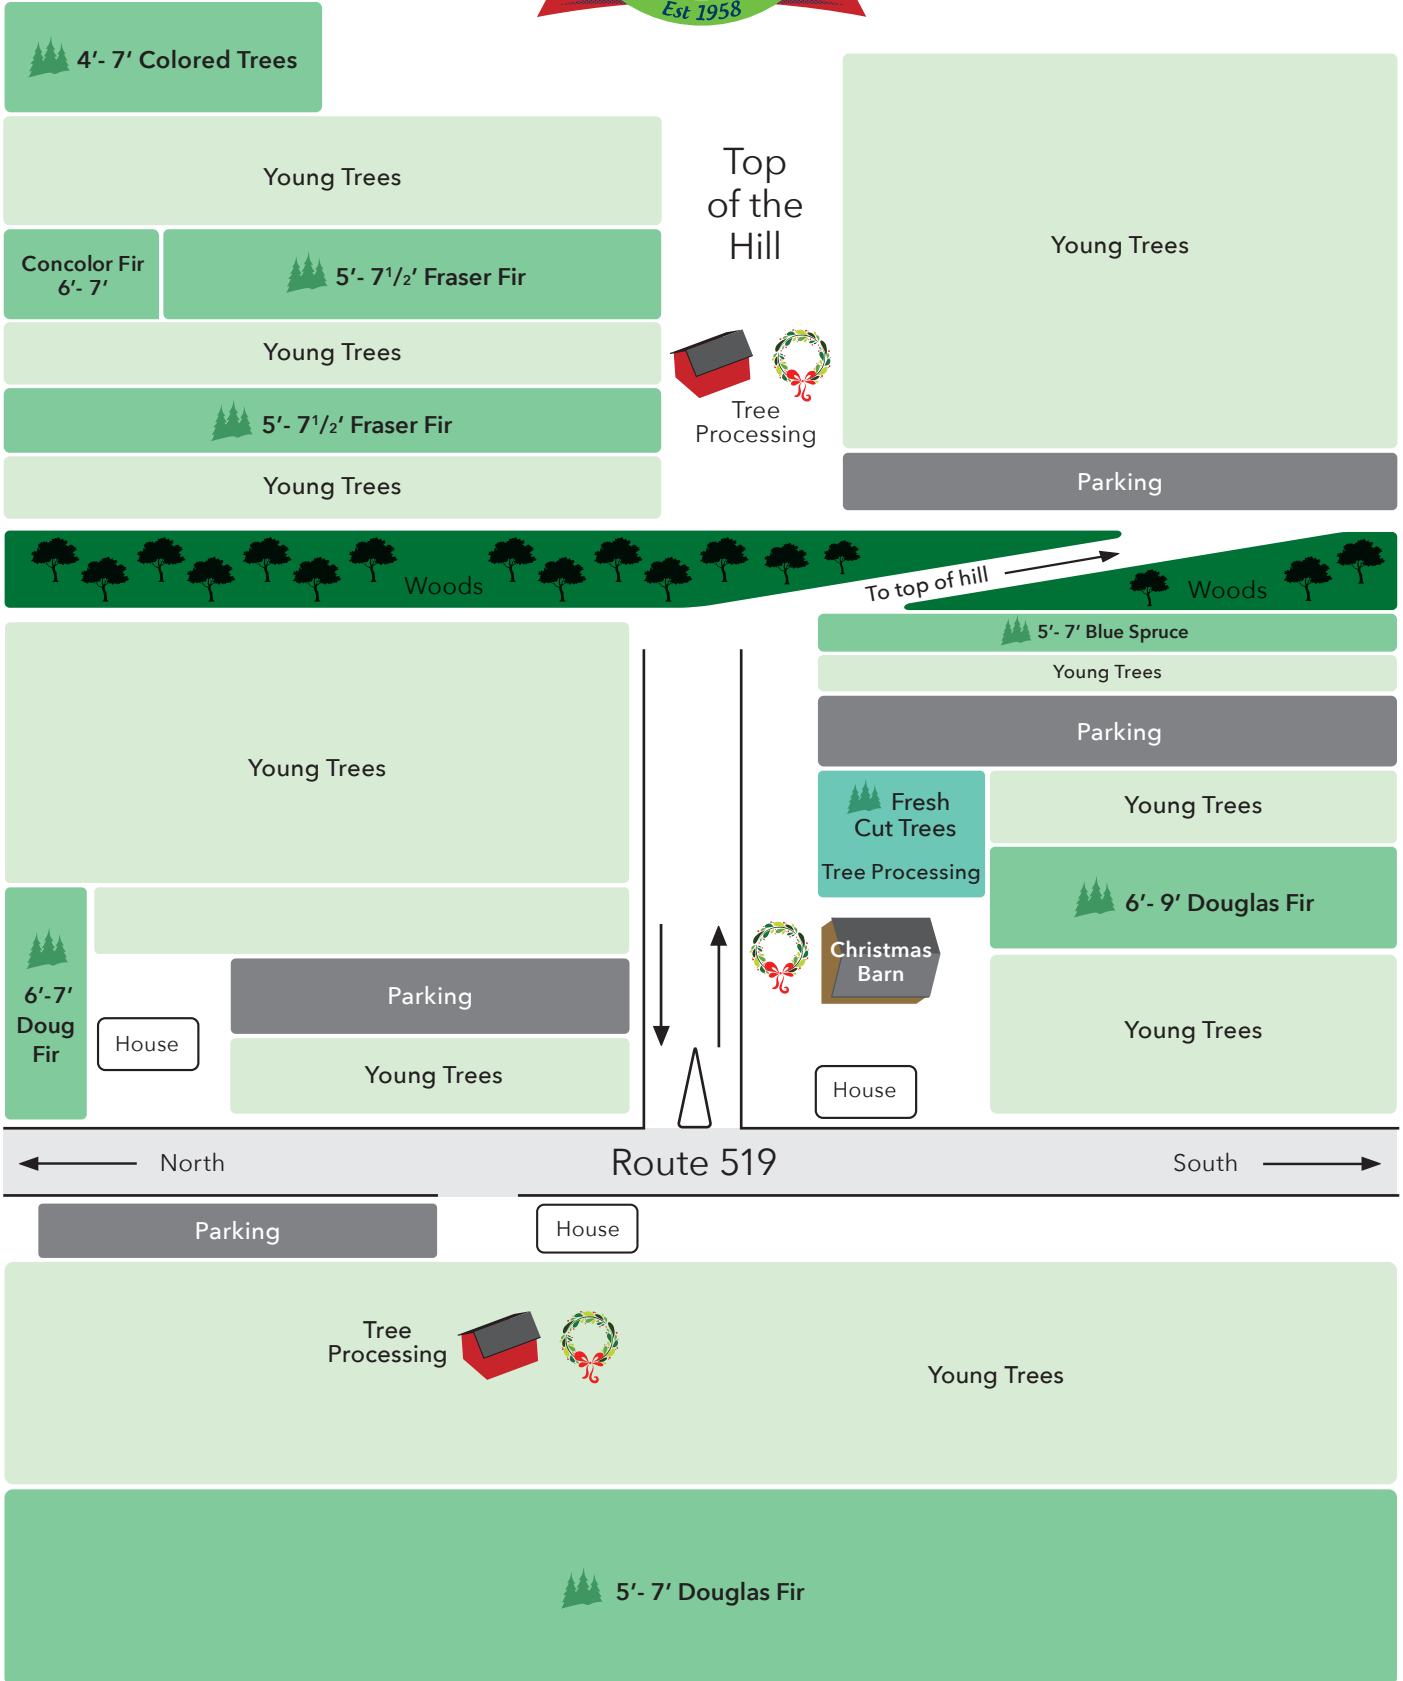

2020

246 County Road 519
(Mile Marker 39)
Belvidere, NJ
908-475-4508 | wyckoffs.com

Opening Black Friday
Weekends: 8:00am - 4:30pm
Monday - Friday: 10:00am - 4:30pm
Hours include Christmas Barn

Size availability may change as season progresses.